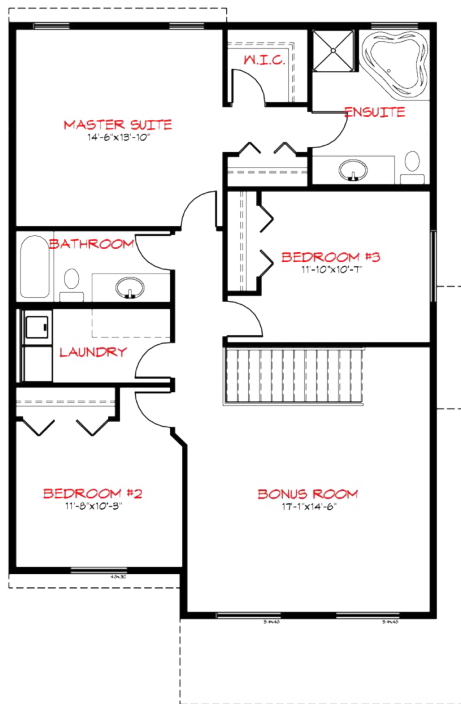

RUNDLE

2206 SQ-FT | 3 BEDROOM

SECOND FLOOR
1217 Sqft

MAIN FLOOR
989 Sqft