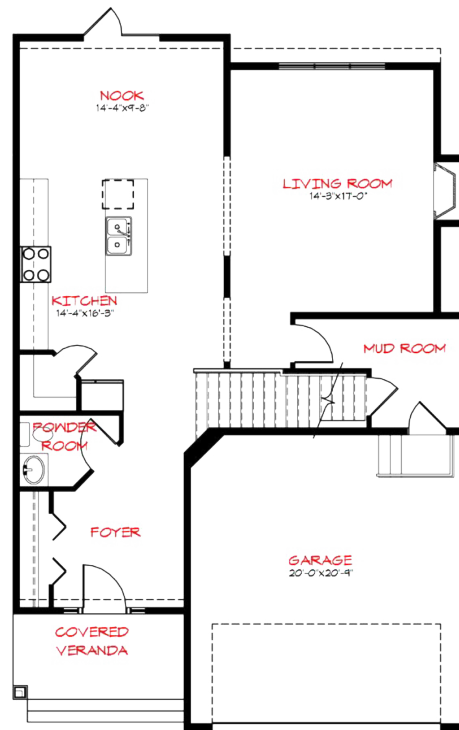

RUNDLE

2206 SQ-FT | 3 BEDROOM

SECOND FLOOR
1217 Sqft

MAIN FLOOR
989 Sqft