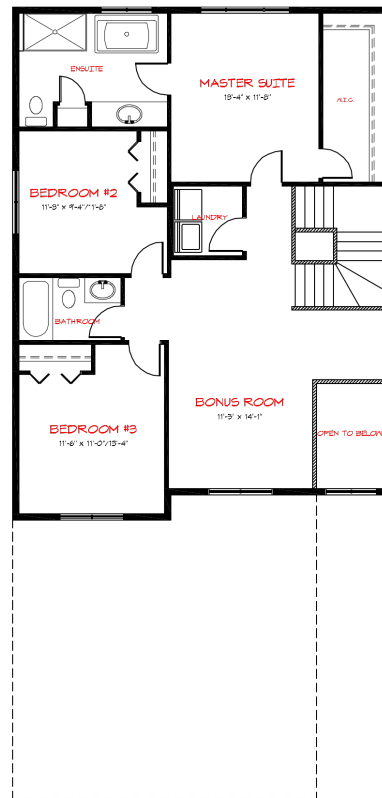

SUMMIT

2036 SQ-FT | 3 BEDROOM

MAIN FLOOR
481 sqft

SECOND FLOOR
1299 sqft