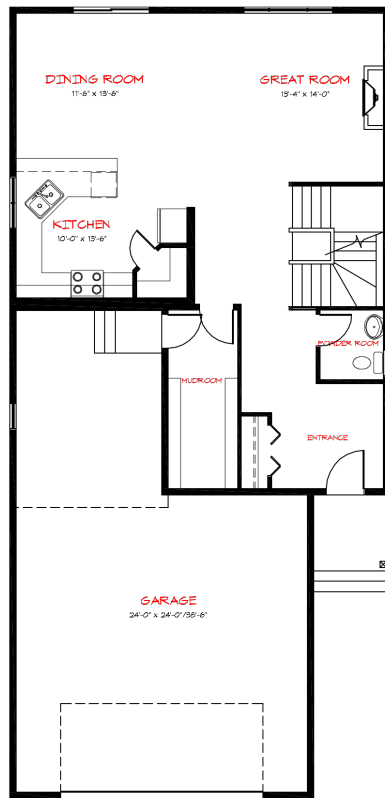

SUMMIT

2036 SQ-FT | 3 BEDROOM

MAIN FLOOR
481 sqft

SECOND FLOOR
1299 sqft